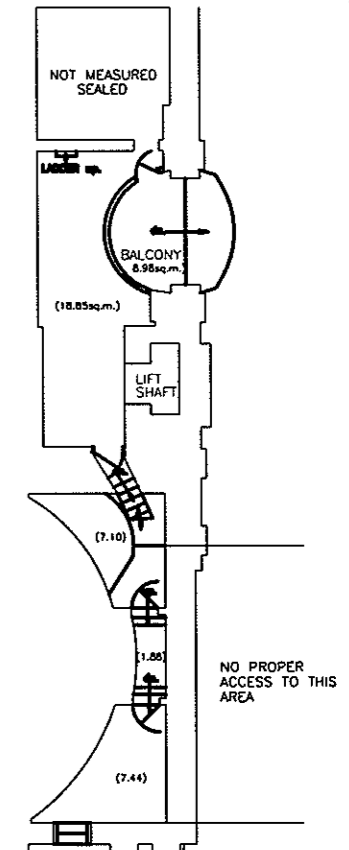

MEZZANINE
G.I.A. : 16 sq.m.

FIRST FLOOR
G.I.A. : 1285 sq.m.

MEZZANINE
G.I.A. : 60 sq.m.

ALL AREAS IN SQUARE METRES

Liverpool Land & Development Services
Kingsway House
Hilton Garden
Liverpool
L69 2DJ

The City of Liverpool

Plan referred to in item		
drawn M.J.B.	date FEB.04	rev. date
scale 1:100	size A1	plan no. 15.990B